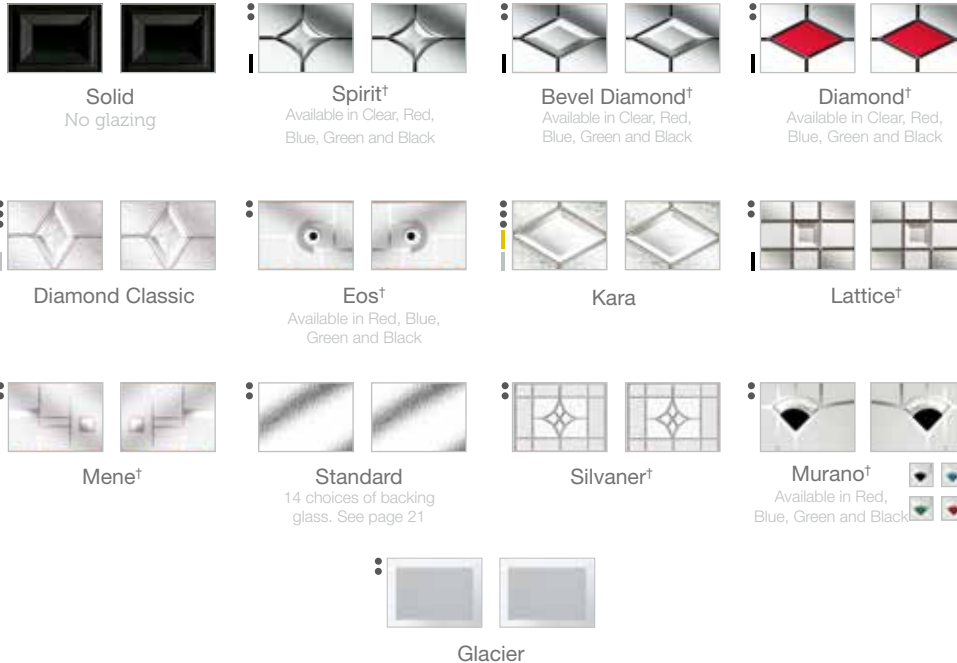

Glazing styles available

Murano
Available in Red, green, blue and black

Reflections

Satin

Glacier

Glazing Positions

† These glass styles are supplied with a choice of backing glass. Please see page13 for these options.

LEAD OPTIONS: █ Gold █ Silver █ Lead

GLAZING: ● Double Glazing ●● Triple Glazing

▲
in **Moondust Grey**
White Frame
Chrome Letterbox
Chrome Cylinder Pull
Reflections Glass

THE THORPE

The Thorpe door style shown in Anthracite Grey, with Murano Green glass

◀ **Top:**
Shown in Chartwell Green
with Diamond Classic glass

Bottom:
Shown in Anthracite Grey
with Mene glass

Refinement, strength and elegance are brought together in our impressive Thorpe design. A large door area and smaller glass lights allow you to make a clear statement with the colour of your door, whether in subdued Gothic Black or vibrant Berry Red.

Glazing styles available

[†] These glass styles are supplied with a choice of backing glass. Please see page 13 for these options.

LEAD OPTIONS: ■ Gold ■ Silver ■ Lead

GLAZING: ● Double Glazing ●● Triple Glazing