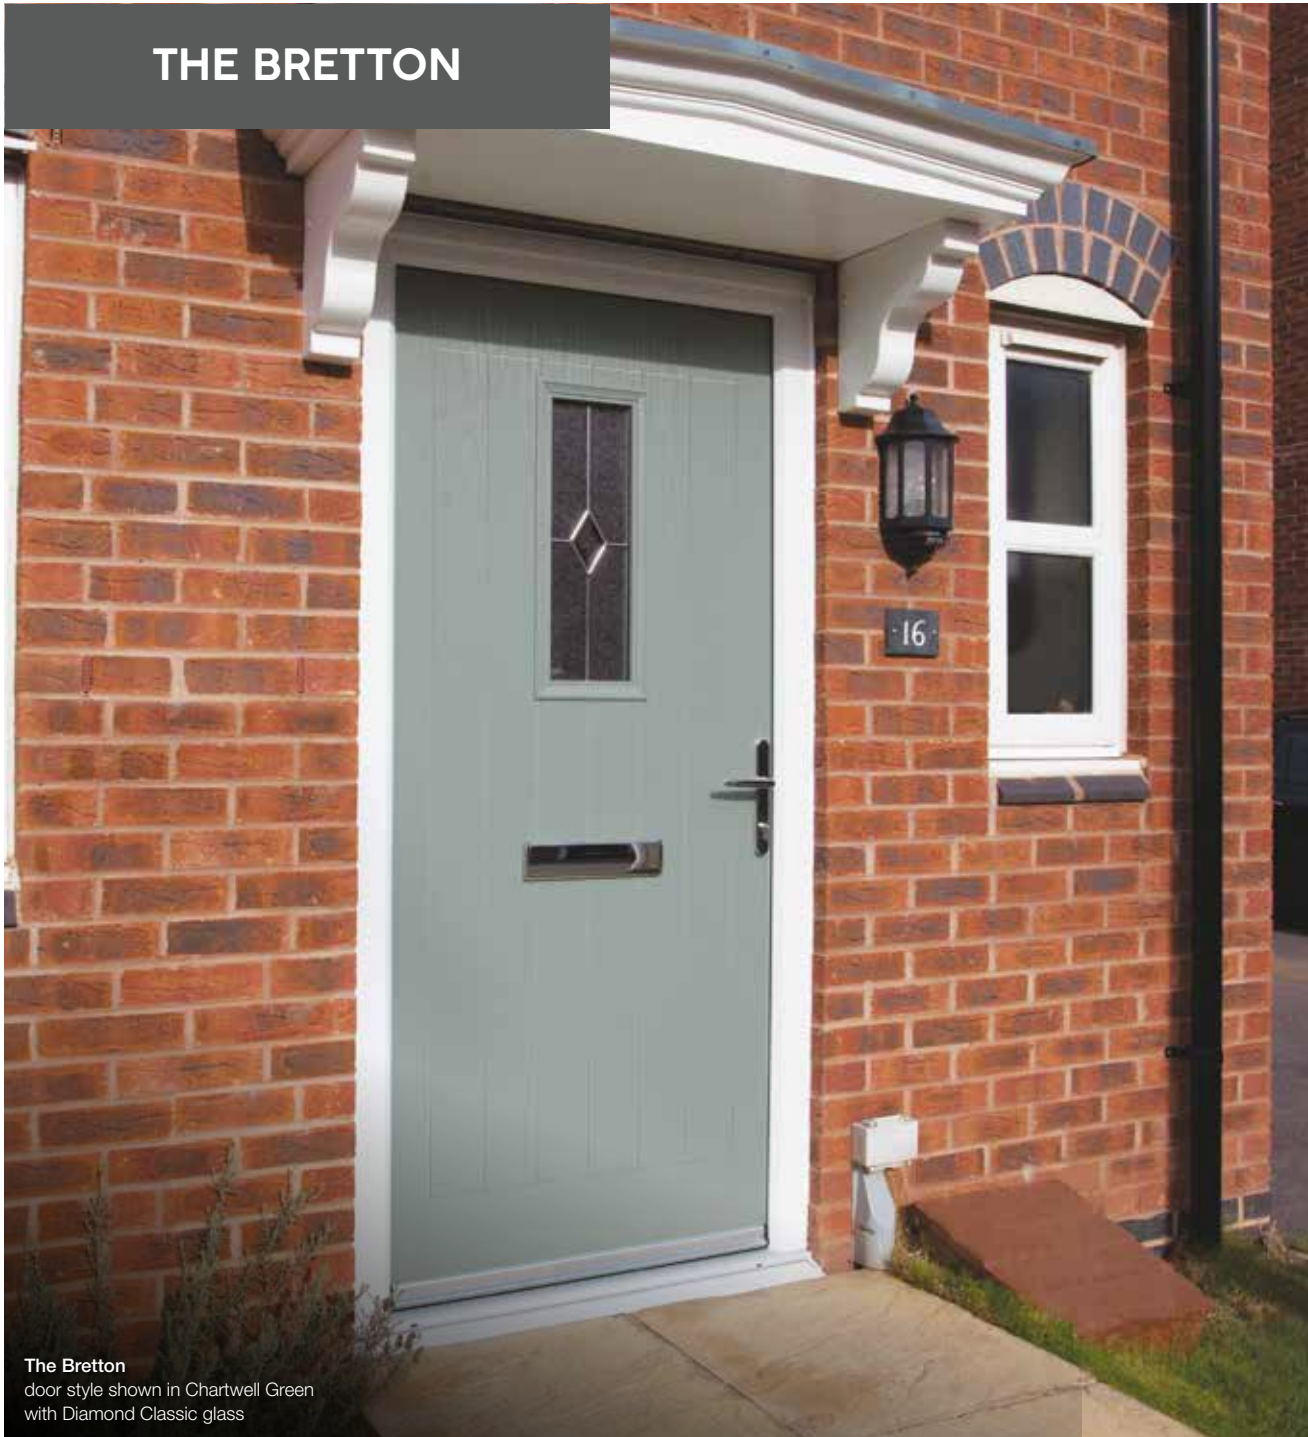

THE BRETTON

The Bretton
door style shown in Chartwell Green
with Diamond Classic glass