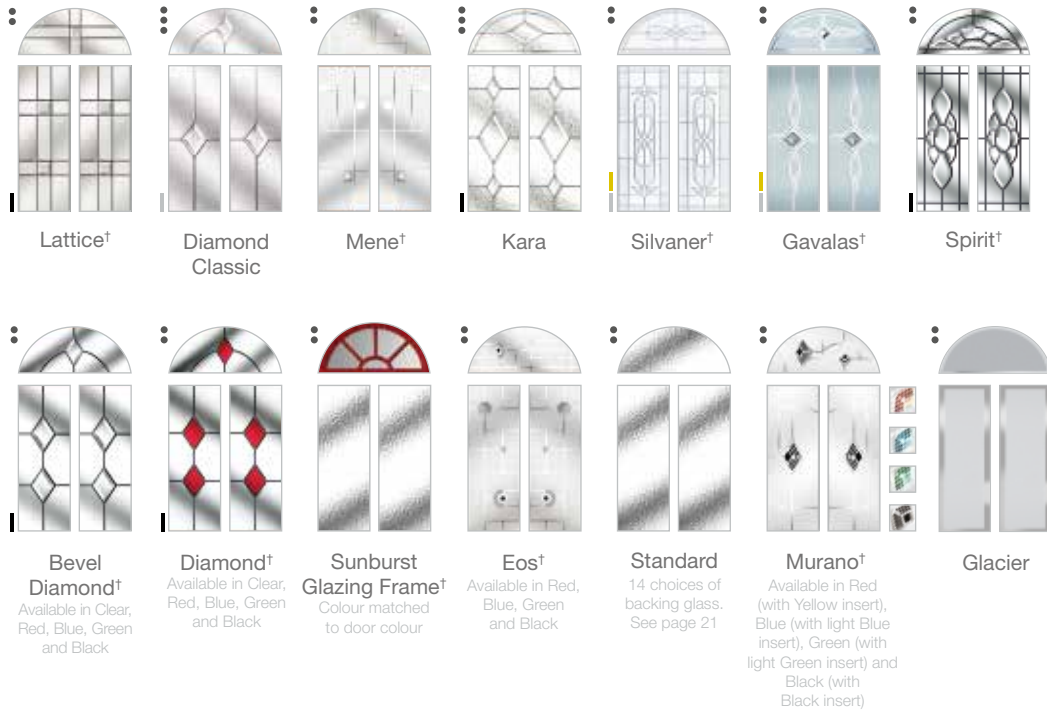

Glazing styles available

[†] These glass styles are supplied with a choice of backing glass. Please see page 13 for these options.

LEAD OPTIONS: ■ Gold ■ Silver ■ Lead

GLAZING: ● Double Glazing ●● Triple Glazing

▲
in **Berry Red**
White Frame
Chrome Letterbox
Chrome Handle
Lattice Glass

THE WINSTER

The Winster door style shown in Berry Red with Spirit glass

◀ **Top:**
Shown in Heritage Green
with Mene glass

Bottom:
Shown in Duck Egg Blue
with Silvaner glass

The Winstar combines pleasing half-moon and mid-panel glazing, giving a door style full of character that allows plenty of light inside your home. Remember to think carefully about the style of glass and backing glass that you choose, as this will affect the level of privacy your door offers.

Glazing styles available

† These glass styles are supplied with a choice of backing glass. Please see page 13 for these options.

LEAD OPTIONS: ■ Gold ■ Silver ■ Lead

GLAZING: ● Double Glazing ●● Triple Glazing