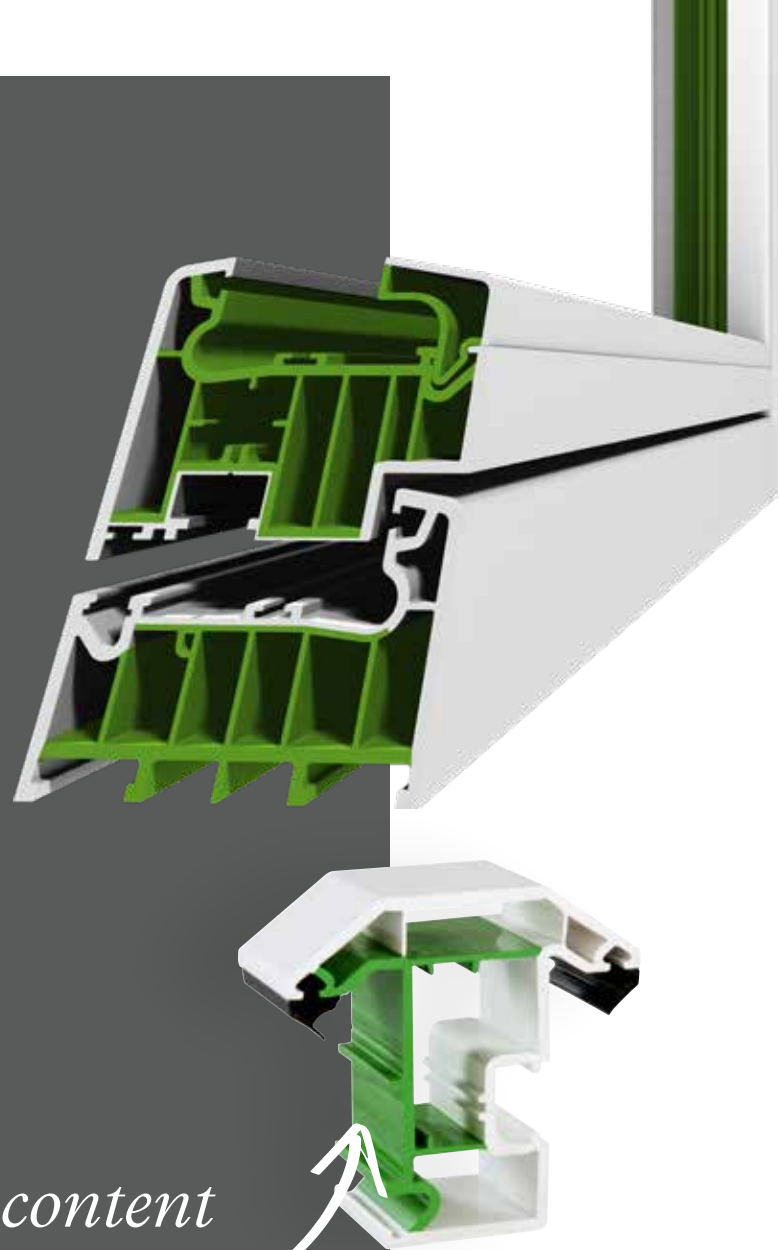

Re-useable and recyclable for hundreds of years

The official product life for a PVC-U window or door is up to 35 years (BRE) and they can be recycled up to 10 times meaning 350 years of re-use with minimal impact on the environment.

Our windows and doors represent a genuine sustainable option. Not only because they help reduce CO2 emissions, but also because PVC-U is a fully recyclable material. Each year, tens of thousands of tonnes of PVC-U are recycled, minimising impact on landfill waste sites.

made with recycled content

Coloured content shown for illustrative purposes.

Sustainability awards won by our PVC-U profiles partner Eurocell