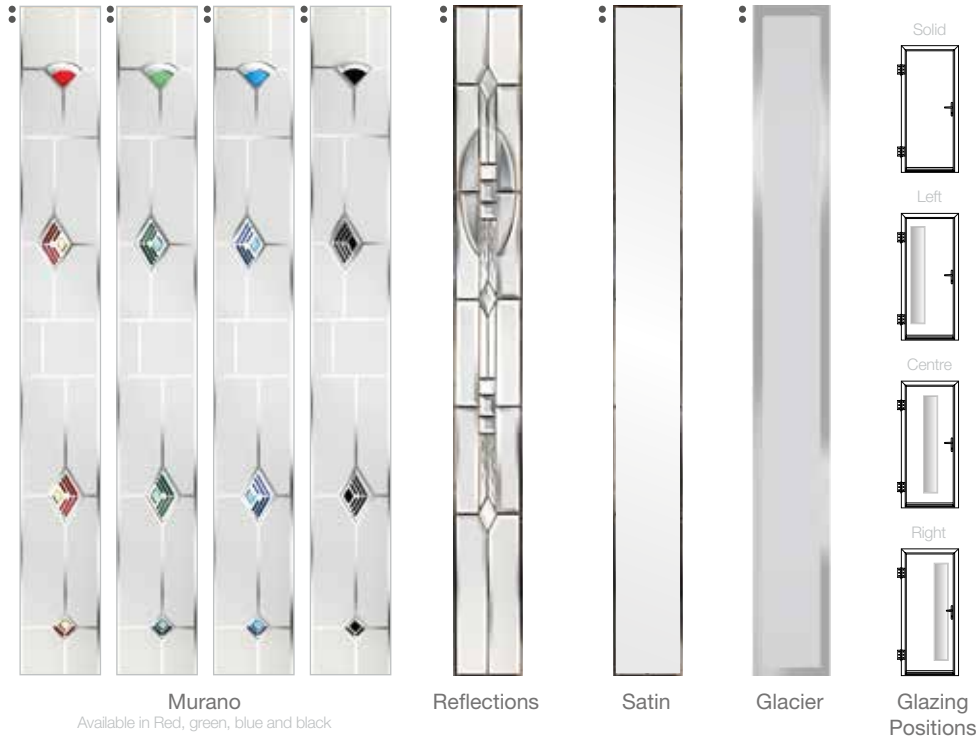

Glazing styles available

Eos†

Available in Red, Blue,
Green and Black

Mene†

Lattice†

Standard

14 choices of backing
glass. See page 21

Solid

Available as
a solid door with
no glazing

† These glass styles are supplied with a choice of backing glass. Please see page 13 for these options.

LEAD OPTIONS: █ Gold █ Silver █ Lead

GLAZING: ●● Double Glazing ●●● Triple Glazing

▲
in **Gothic Black**
White Frame
Chrome Letterbox
Chrome Handle
Eos Glass

THE NEWHAVEN

The Newhaven
door style shown in Gothic Black
with Murano glass

◀ **Top:**
Shown in French Blue
with Reflections glass

Glazing styles available

Murano
Available in Red, green, blue and black

Reflections

Satin

Glacier

Glazing Positions

† These glass styles are supplied with a choice of backing glass. Please see page13 for these options.