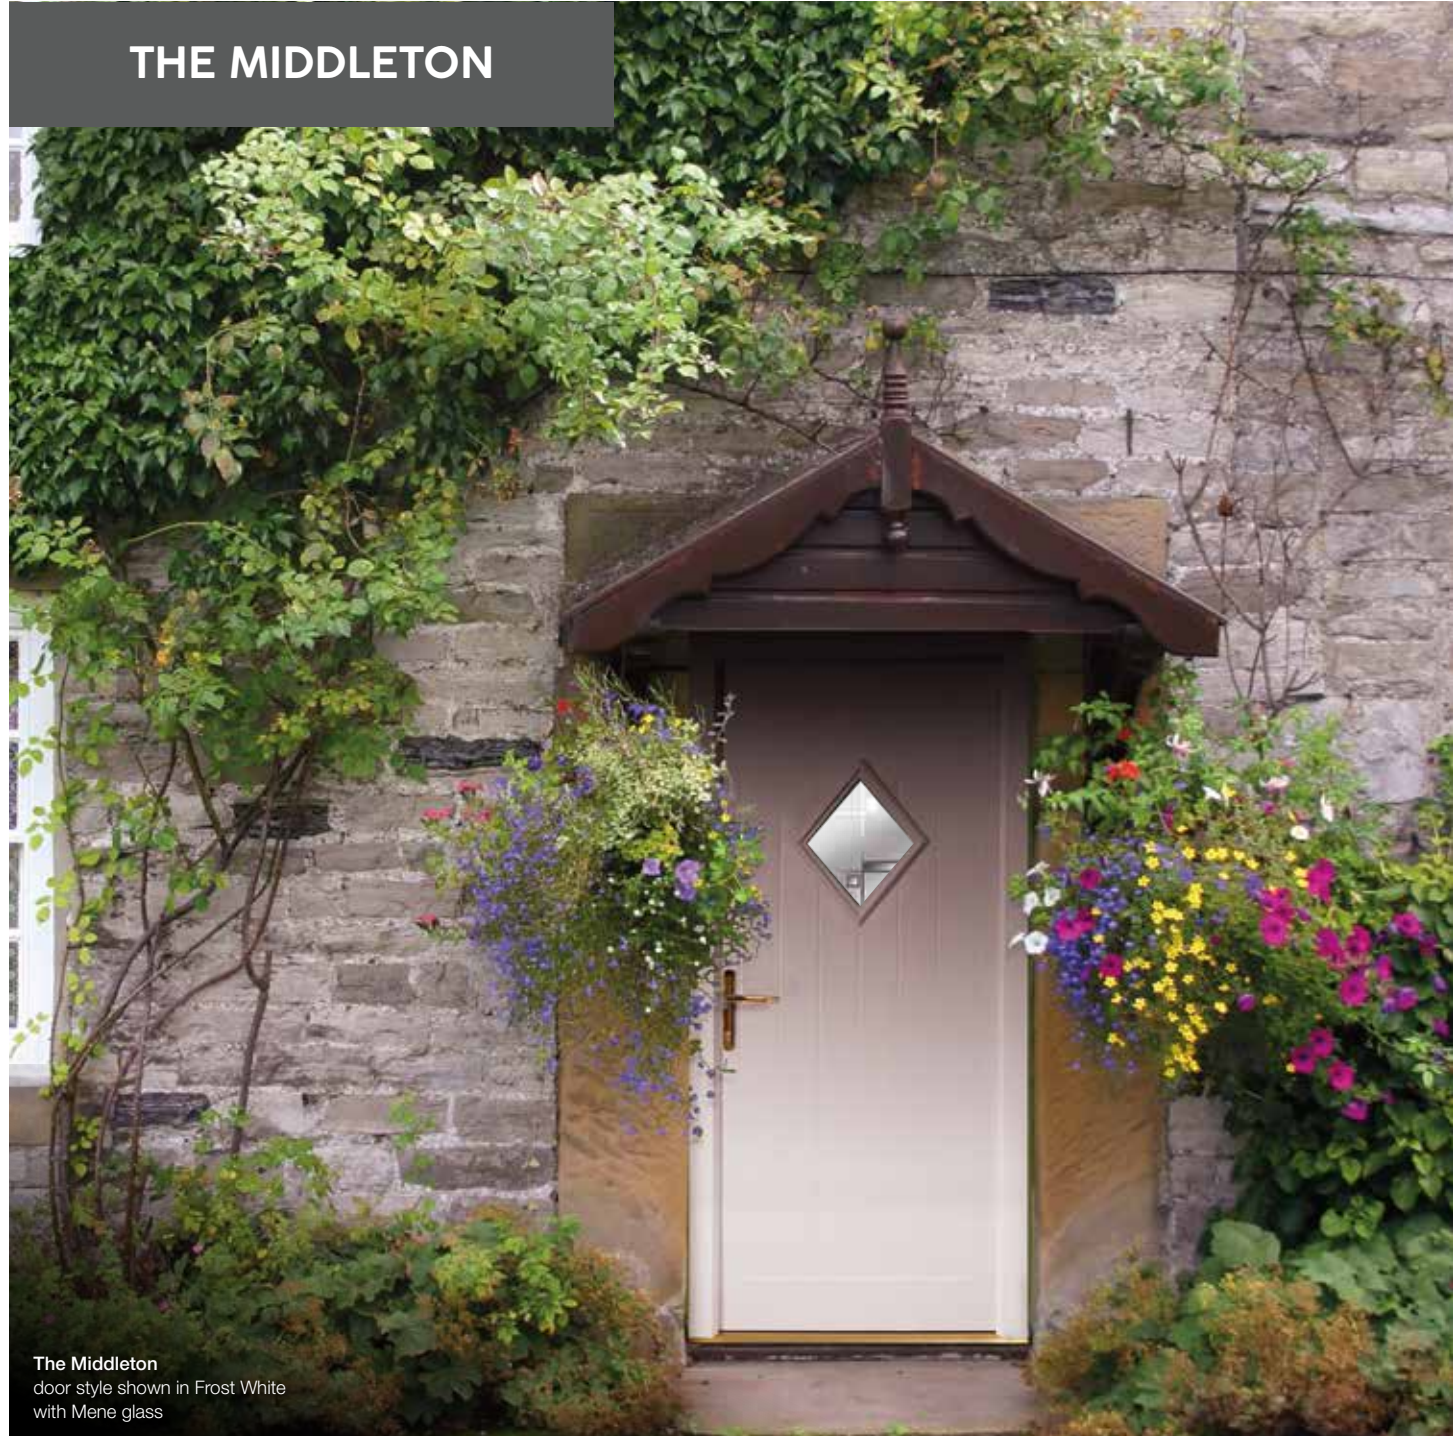

THE MIDDLETON

The Middleton door style shown in Frost White with Mene glass